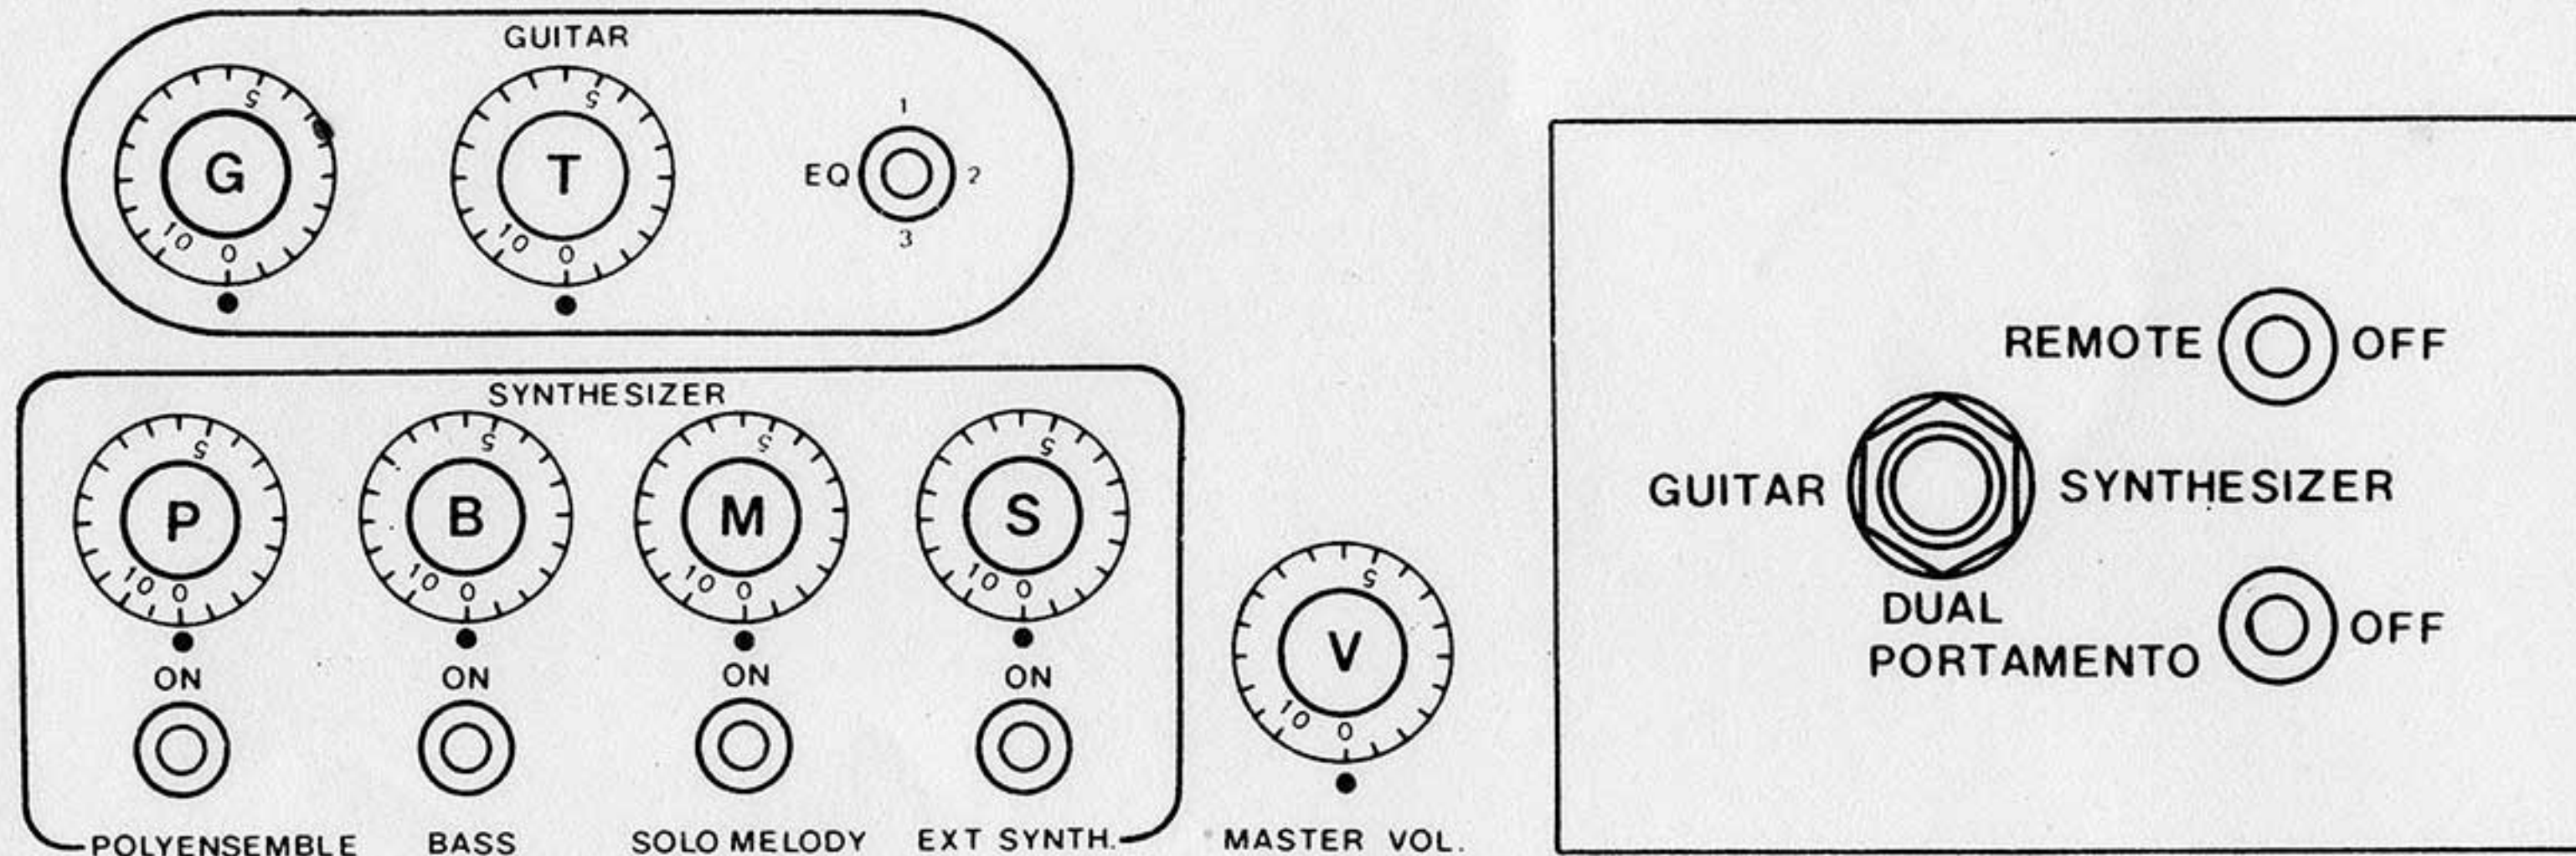

PARAPHONIC
Guitar Synthesizer
PATCH NOTES

Guitar Controller

NO.
 DATE.
 TITLE.

GR-500