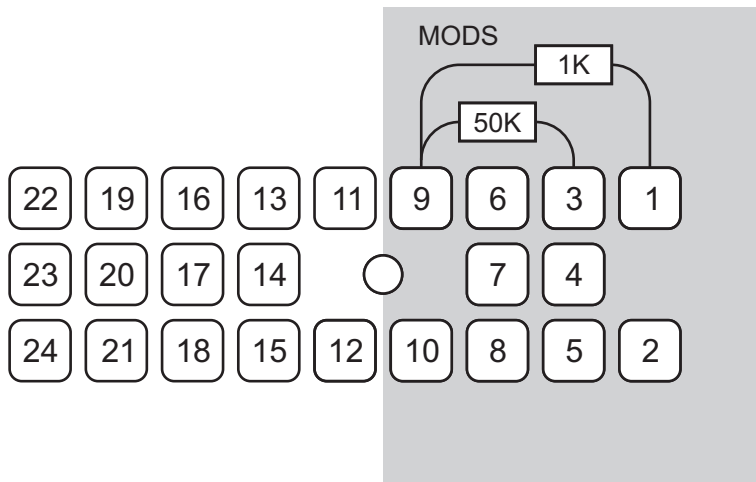

GS 500 GUITAR INTO GR 700 SYNTH

QUICK FIX

GS 500 GUITAR OUTPUT PLUG

SYNTH. OUTPUT	✓
GUITAR OUTPUT	✗

MASTER VOL.	✗
SYNTH. VOL.	✗
GUITAR VOL.	✗
CUTOFF	✗
EDIT	✗
LFO	✗
MODE	✗

GS 500 GUITAR OUTPUT PLUG

SYNTH. OUTPUT	✓
GUITAR OUTPUT	✓

MASTER VOL.	✗
SYNTH. VOL.	✗
GUITAR VOL.	✓
CUTOFF	✓ *
EDIT	✓ *
LFO	✓ *
MODE	✗

* VALUES DEPENDENT ON MASTER VOL. POSITION