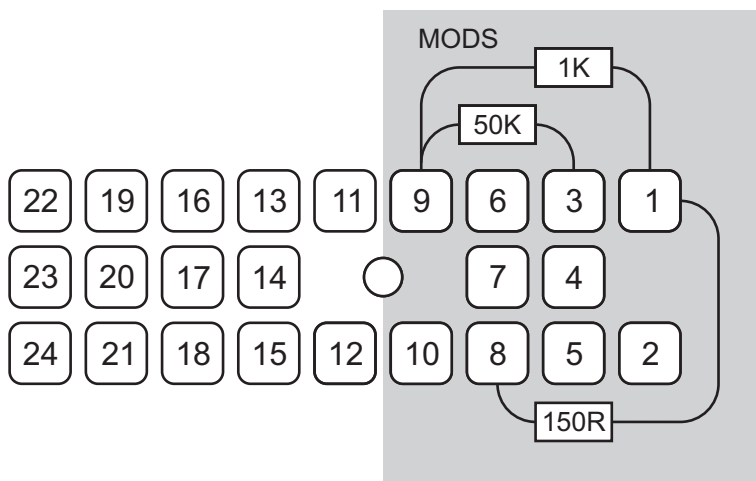

GS 500 GUITAR INTO GR 700 SYNTH

QUICK FIX

GS 500 GUITAR OUTPUT PLUG

SYNTH. OUTPUT	✓
GUITAR OUTPUT	✗

MASTER VOL.	✗
SYNTH. VOL.	✗
GUITAR VOL.	✗
CUTOFF	✗
EDIT	✗
LFO	✗
MODE	✗

GS 500 GUITAR OUTPUT PLUG

SYNTH. OUTPUT	✓
GUITAR OUTPUT	✓

MASTER VOL.	✗
SYNTH. VOL.	✗
GUITAR VOL.	✓
CUTOFF	✓ *
EDIT	✓ *
LFO	✓ *
MODE	✗

* VALUES DEPENDENT ON MASTER VOL. POSITION