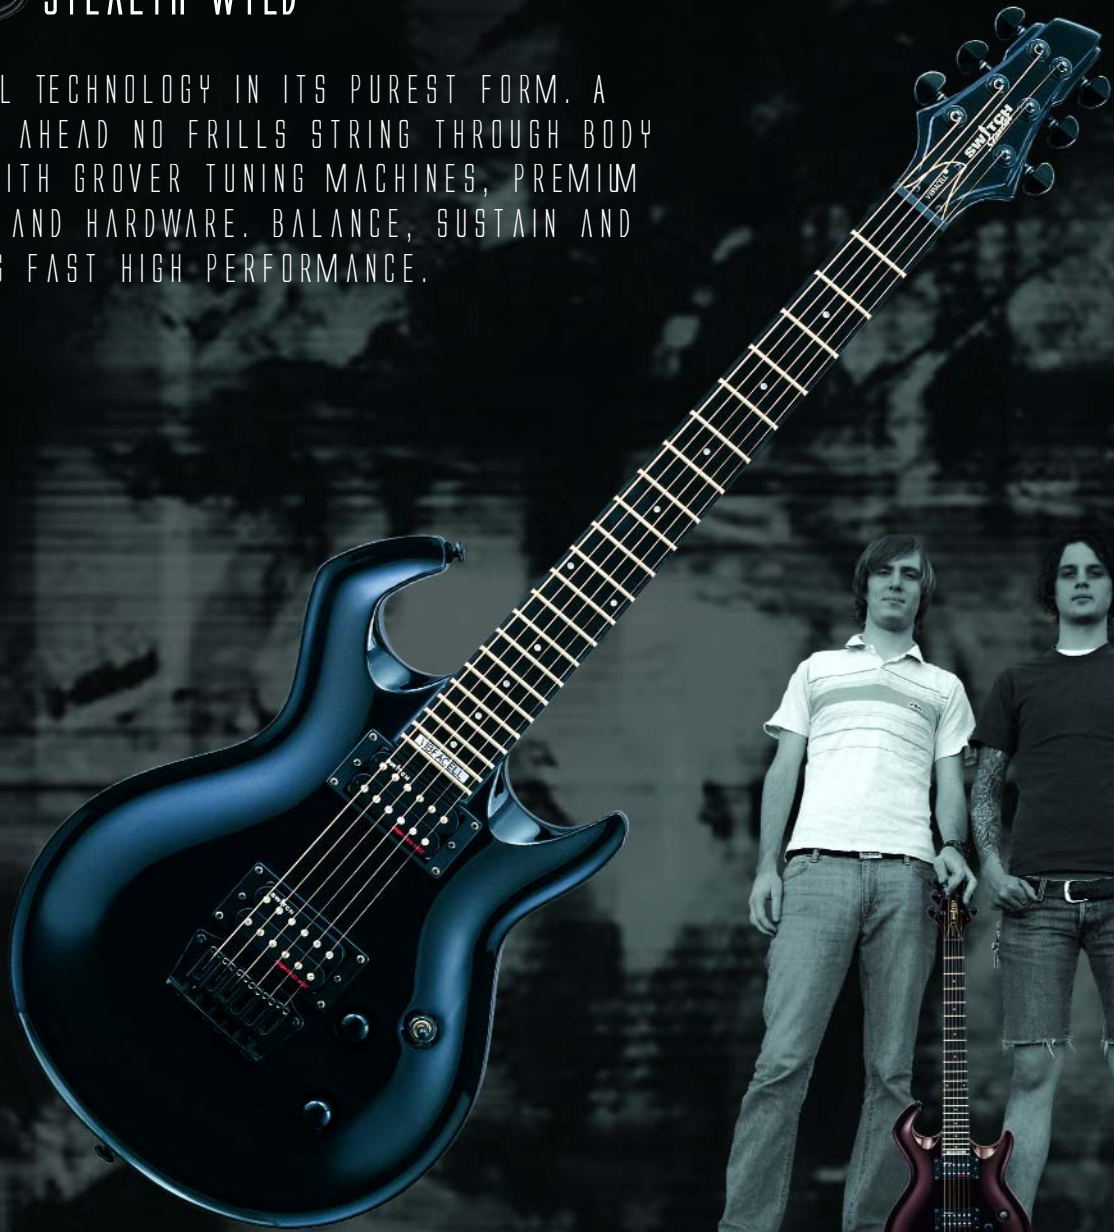

STEALTH WILD™

VIBRACELL TECHNOLOGY IN ITS PUREST FORM. A STRAIGHT AHEAD NO FRILLS STRING THROUGH BODY DESIGN WITH GROVER TUNING MACHINES, PREMIUM PICKUPS, AND HARDWARE. BALANCE, SUSTAIN AND LIGHTNING FAST HIGH PERFORMANCE.

HAYDEN AND DUSTIN OF
BLUEPRINT CAR CRASH